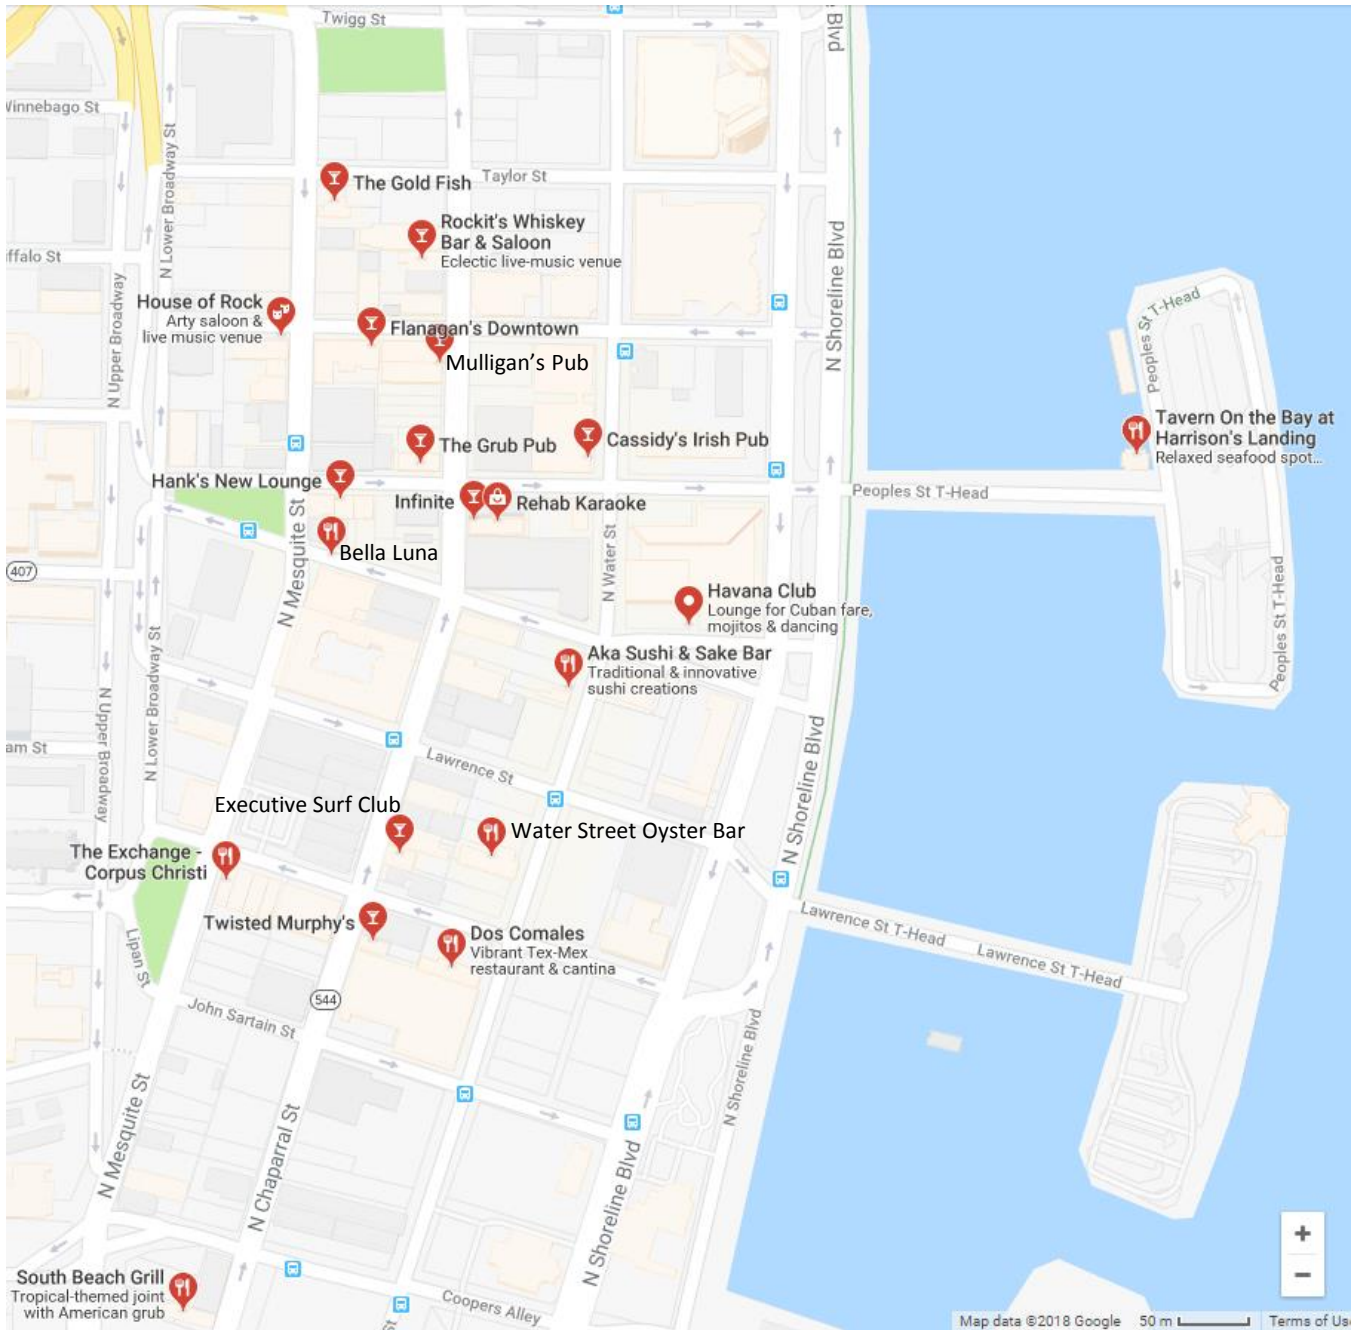

Restaurants - Downtown Corpus Christi

Bars – Downtown Corpus Christi

Directions from Omni to Brewster Street